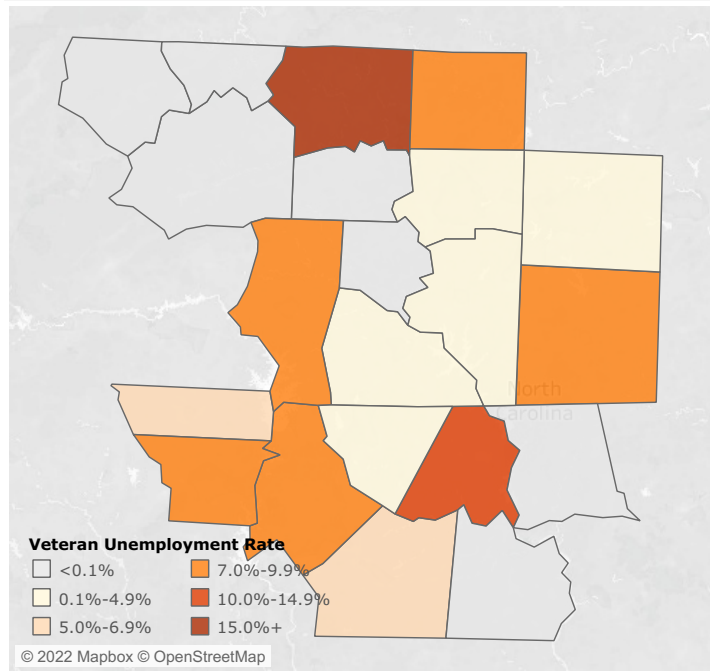

**How does veteran unemployment rate vary across counties and ages?**

**SELECT DRILL DOWN OPTIONS**

**SELECT COUNTY SIZE** All  
**SELECT STATE(S)** North Carolina  
**SELECT AGE RANGE(S)** 18 to 34 years

**SELECT COUNTIES** Multiple values

**How does veteran unemployment compare to non-veteran unemployment across counties and ages?**

**SELECT UNEMPLOYMENT RATE** All values  
**SELECT UNEMPLOYMENT RATE BY** Descending Veteran Unemployment

COUNTY	STATE	TOTAL POPULATION	VETERANS UNEMPLOYED	NON-VETERANS UNEMPLOYED
Mecklenburg County	North Carolina	279,057	326	13,563
Guilford County	North Carolina	130,015	50	7,752
Forsyth County	North Carolina	85,266	51	4,934