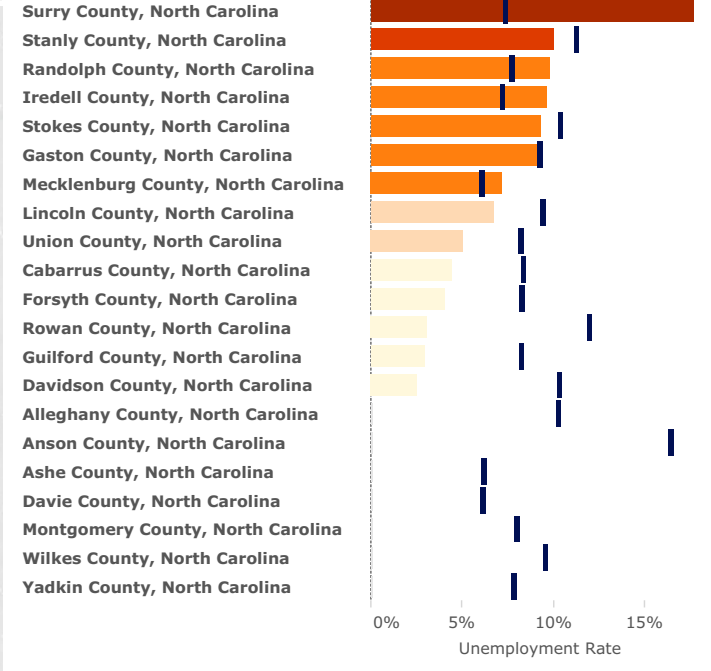

**How does veteran unemployment rate vary across counties and ages?**

**SELECT DRILL DOWN OPTIONS**

**SELECT COUNTY SIZE** All  
**SELECT STATE(S)** North Carolina  
**SELECT AGE RANGE(S)** 18 to 34 years

**SELECT COUNTIES** Multiple values

**How does veteran unemployment compare to non-veteran unemployment across counties and ages?**

**SELECT UNEMPLOYMENT RATE** All values  
**SELECT UNEMPLOYMENT RATE BY** Descending Veteran Unemployment

COUNTY	STATE	TOTAL POPULATION	VETERANS UNEMPLOYED	NON-VETERANS UNEMPLOYED
Mecklenburg County	North Carolina	279,057	326	13,563
Guilford County	North Carolina	130,015	50	7,752
Forsyth County	North Carolina	85,266	51	4,934